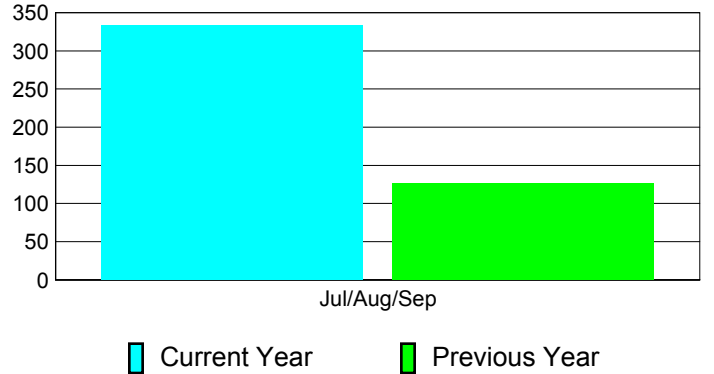

Comparison of Membership Gain/Loss

Current Year Compared to the Previous Year