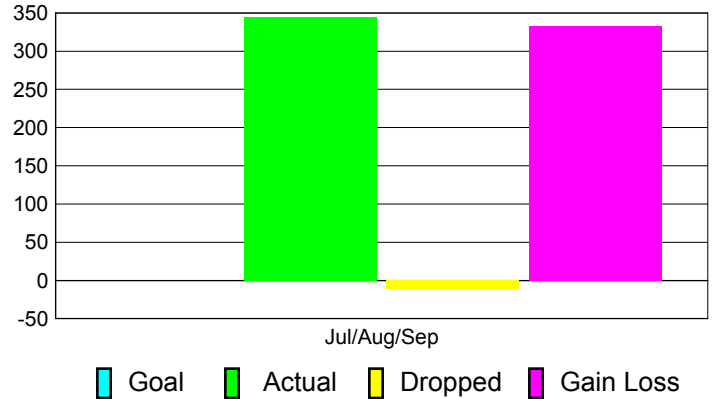

### YTD Status Quo Clubs 2012-2013

Status Quo Clubs Compared to Status Quo Members

## MEMBERSHIP

**Membership Results**  
2012-2013

**Membership**  
2011-2012

Month	Net Memb Goal	Actual New Memb	Actual Dropped Memb	Gain/Loss of Memb	Gain/Loss of Memb
Jul/Aug/Sep		344	-11	333	126
<b>Totals</b>		<b>344</b>	<b>-11</b>	<b>333</b>	<b>126</b>

### Membership Results 2012-2013

Goal, New, Dropped, Gain/Loss

### Comparison of Membership Gain/Loss

Current Year Compared to the Previous Year