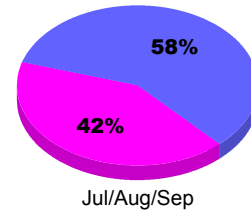

Gender Comparison 2012-2013