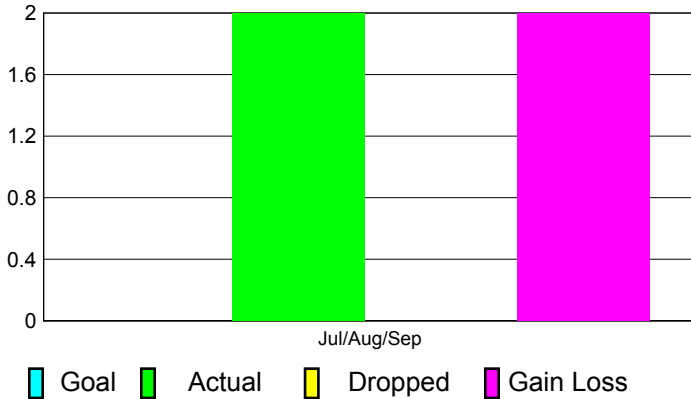

## CLUBS

**Club Results**  
2012-2013

**Clubs**  
2011-2012

Month	New Club Goal	Actual New Clubs	Actual Dropped Clubs	Gain/Loss of Clubs	Gain/Loss of Clubs
Jul/Aug/Sep		2	0	2	0
<b>Totals</b>		<b>2</b>	<b>0</b>	<b>2</b>	<b>0</b>

### Club Results 2012-2013

Goal, New, Dropped, Gain/Loss

### Comparison of Club Gain/Loss

Current Year Compared to the Previous Year